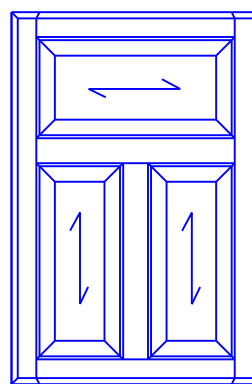

**Batten Strips are 3/4"x1-3/4" Standard*

**Batten Locations are as noted on the drawing*

**PLEASE NOTE*
Slab and batten doors are not guaranteed nor recommended in full overlay or tight tolerance applications*

DS 300-CR

DS 400-CL

DS 400-CR

DS 135

DS 120

DS 150

DS 235

DS 500