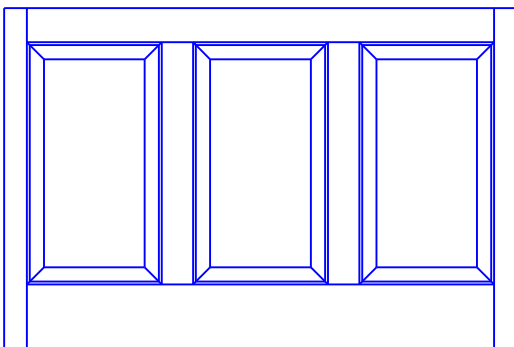

**Batten Strips are 3/4"x1-3/4" Standard*

**Batten Locations are as noted on the drawing*

**PLEASE NOTE*
Slab and batten doors are not guaranteed nor recommended in full overlay or tight tolerance applications*

DS 300-CR

DS 400-CL

DS 400-CR

DS 135

DS 120

DS 150

DS 235

DS 500