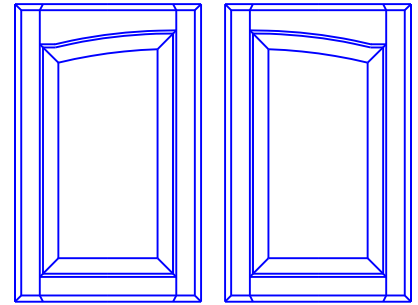

DS 400-CL

DS 400-CR