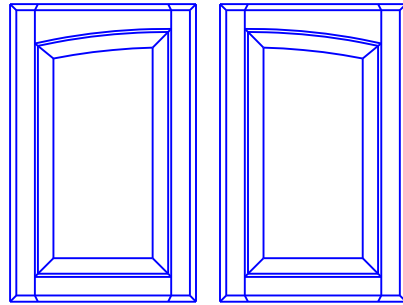

**Batten Strips are 3/4"x1-3/4" Standard*

**Batten Locations are as noted on the drawing*

**PLEASE NOTE*
Slab and batten doors are not guaranteed nor recommended in full overlay or tight tolerance applications*

DS 110

Phone: (989) 855-3667 Fax: (989) 593-4005 Email: info@midmichiganwood.com

www.midmichiganwood.com

Door Styles

** We Can Custom Match*
New or Existing Profiles*

DS 200-CL

DS 200-CR

DS 300-CL